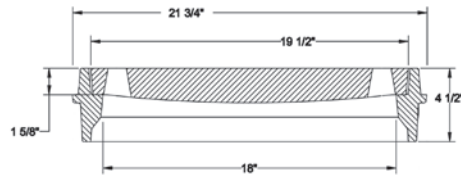

R-1566
Manhole Frame, Solid Lid

Heavy Duty

R-1567
Manhole Frame, Solid Lid

Heavy Duty

R-1568
Manhole Frame

Heavy Duty

R-1569
Manhole Frame

Heavy Duty